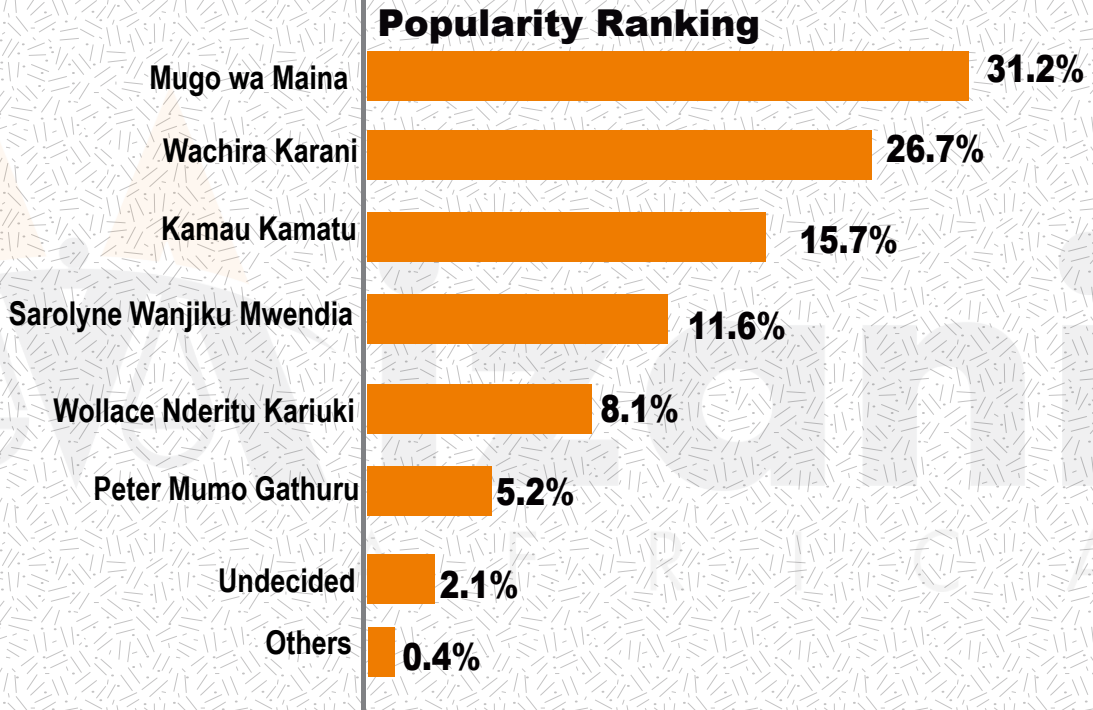

Parliamentarian

LAIKIPIA WEST CONSTITUENCY

@mizaniafrica

@Mizaniafrica